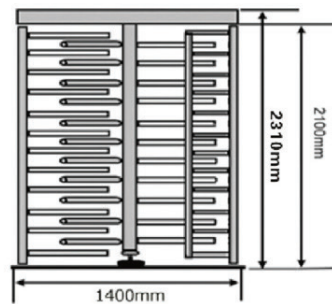

OZTIME TECHNOLOGIES

FULL HEIGHT TURNSTILE

Features

- Ideal product for pedestrian
- Management at sporting grounds, tourist attractions and workplaces
- Convenient manual operation
- Easy maintenance
- Optional card reader bracket

SPECIFICATION

	Single	Double
Wings	4	4
Lane	Single	Double
Material	Galvanised Steel	Galvanised Steel
Finish	Power coated	Power coated
Dimensions	1514L x1419Wx2210H	2310Lx1460Wx2210H
Arm	580mm	580mm