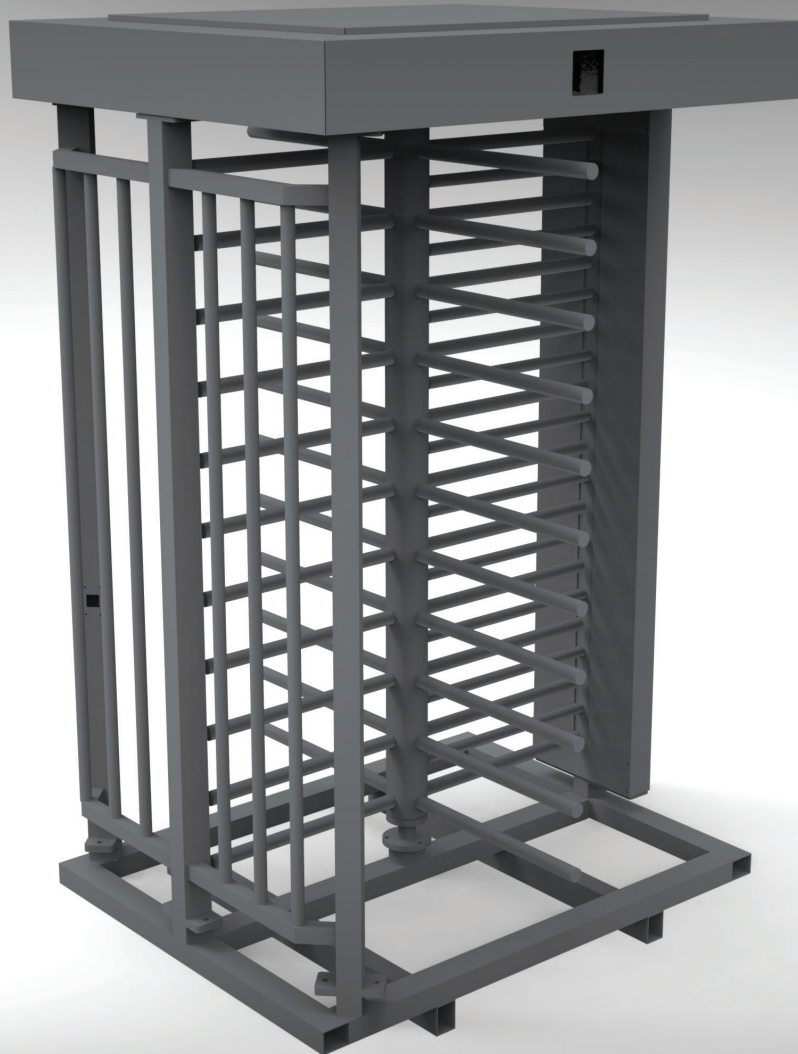

HIGH SECURITY BARRIERS

FULL HEIGHT TURNSTILE

SECURE . SOLID . SAFE

OZTIME TECHNOLOGIES

138 Fairey Road, South Windsor NSW 2756

PH: 02 4577 5292 www.oztime.com.au

OZTIME TECHNOLOGIES

FULL HEIGHT TURNSTILE

Features

- Ideal product for pedestrian
- Management at sporting grounds, tourist attractions and workplaces
- Convenient manual operation
- Easy maintenance
- Optional card reader bracket

SPECIFICATION

	Single	Double
Wings	4	4
Lane	Single	Double
Material	Galvanised Steel	Galvanised Steel
Finish	Power coated	Power coated
Dimensions	1514L x1419Wx2210H	2310Lx1460Wx2210H
Arm	580mm	580mm