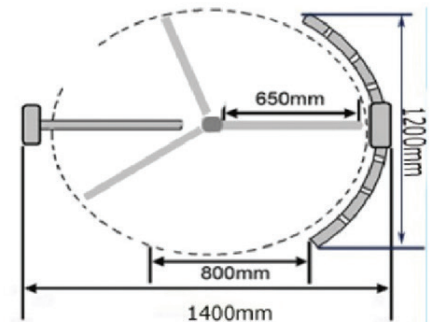

OZTIME TECHNOLOGIES

FULL HEIGHT TURNSTILE

Features

- Ideal product for pedestrian
- Management at sporting grounds, tourist attractions and workplaces
- Convenient manual operation
- Easy maintenance
- Optional card reader bracket

SPECIFICATION

	Single	Double
Wings	4	4
Lane	Single	Double
Material	Galvanised Steel	Galvanised Steel
Finish	Power coated	Power coated
Dimensions	1514L x1419Wx2210H	2310Lx1460Wx2210H
Arm	580mm	580mm